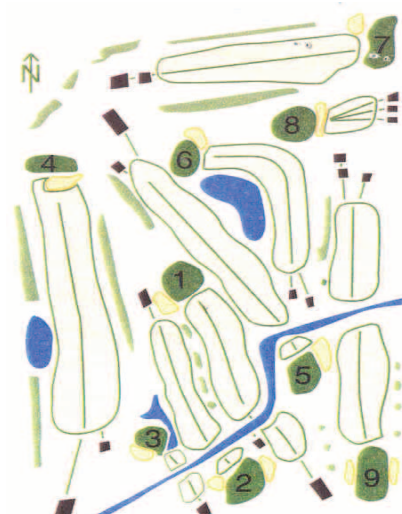

Contact Information:

Ditson Drive, Kindersley, S0L 1S0
Pro Shop Phone: 306.463.2788
Fax: 306.463.4292
E-Mail: BPL1978@sasktel.net