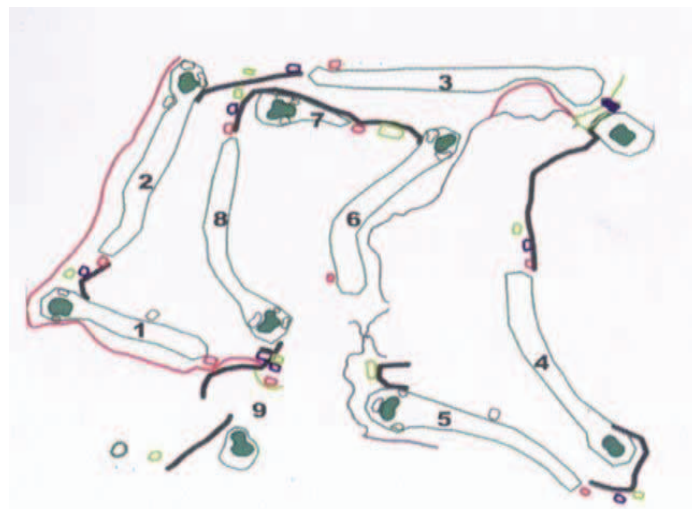

Public Tee Times:

Dawn till Dusk
7 Days a week
May to October