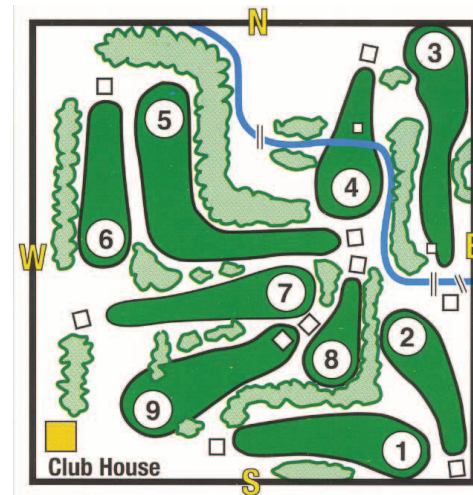

Public Tee Times:

Dawn till Dusk
7 Days a week
April 15th to October 15th