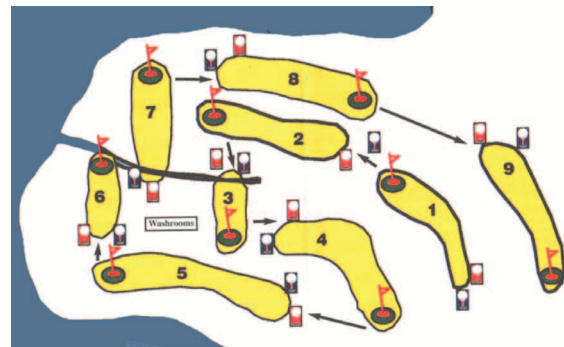

THOMSON LAKE

Course Information:

The park has one of the best golf courses in the area, with a 9-hole, grass-green course complete with a fully licensed club house. The Thomson Lake Regional Park Golf Course covers 3500 yards over its par 36 fairways, with practice putting greens and equipment rentals available. The course is well groomed and watered and is worth the green-fees. It is located 8 km N of Lafleche or 14 km S of Gravelbourg.

Course Amenities:

- 9 Hole, Grass Greens
- Yardage Markers
- Clubhouse with Snack Bar
- Dining Facilities
- Pro Shop
- Club Rentals
- Cart Rentals
- Soft Spikes
- Beverage Cart
- Licensed Lounge/Beverage Cart
- Outdoor Patio
- BBQ Facilities
- Tee Time Reservations with Rain Checks

Course Statistics

FRONT	Total Yards	Total Par	Men's Rating	Men's Slope	Ladies' Rating	Ladies' Slope
Red	2946	35	36.6	120	—	—
Blue	3007	36	70.2	121	—	—

Public Tee Times:

Dawn till Dusk
7 Days a week
June 15th to August 15th